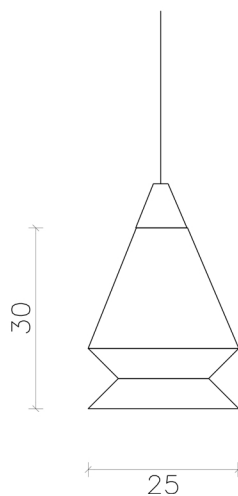

Let your home wear a fine jewelry!

MO.2

E27, max 60W

Glass colours

MO.2.G gold

MO.2.I iridescent colour

MO.2.T transparent

MO.2.W white