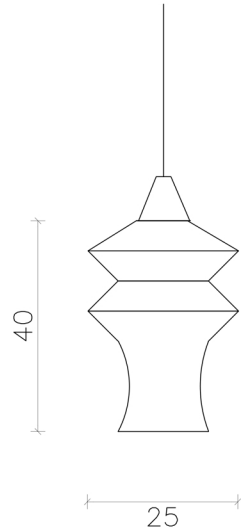

Let your home wear a fine jewelry!

MO.4

E27, max 60W

Glass colours

MO.4.G gold

MO.4.I iridescent colour

MO.4.T transparent

MO.4.W white